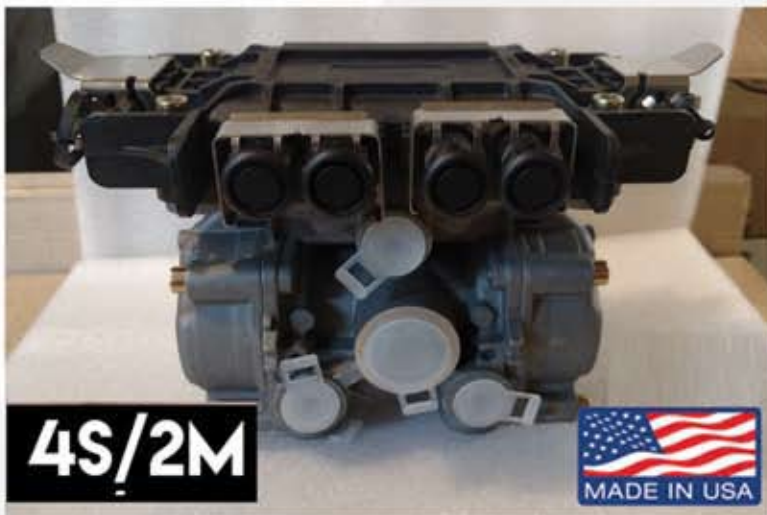

GLOBETECH NEXTGEN ABS

2S/1M

GTA-S4005001010

2S/1M Kit with PLC

GTA-S4005001010

Includes:

- ECU: **GTA-446 108 2010**
- Valve: **GTA-472 195 0330**
- Modulator Cable:
GTA-894 606 2752
- Bracket: **GTA-478 407 0584**

GTA-R955344

Replaces: R955344 & S472 500 021 0

Includes:

- ECU: **GTA-446 108 2010**
- Valve: **GTA-472 195 0330**
- Modulator Cable:
GTA-894 606 2752
- Bracket: **GTA-478 407 0584**
- Power Cable: **GTA-894 607 3130**

All references to competitors' part numbers are for cross reference purposes only

4S/2M

GTA-S4005001030

4S/2M Kit with PLC

GTA-S4005001030

Includes:

- ECU: **GTA-400 850 6010**
- Valve: **GTA-400 850 6020**
- Modulator Cable:
GTA-
- Power Cable: **GTA-894 607 3120**

includes spring clip
GTA-8997598154
& grease tube

GLOBETECH NEXTGEN ABS

2S/1M

Replacement Valve GTA-4721950330

Relay valve for OEM system.

Replaces: S4721950330

4S/2M

Replacement Valve GTA-4008506020