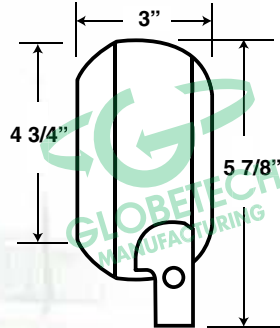

Rubber Tractor Lamps

- 4-3/8" round housing with swivel base
- Sealed beam
- Par 36
- 12v 55w halogen bulb

Part Number	Description	Replaces
GT-7450	Rubber tractor lamp	TL80360

License Plate Lights

Part Number	Description	Replaces
GT-7460	License plate light, zinc-plated	TL26330
GT-7461	License plate light, chrome-plated	

Mini Lamps - 10 per box

GT-53: 11.7mm (.46"), 23.9mm (.94"), 18.3mm (.72")

GT-57: 15.0mm (.59"), 12.7mm (.50"), 21.4mm (.84")

GT-67: 19.0mm (.75"), 30.2mm (1.19"), 19.1mm (.75")

GT-89: 19.0mm (.75"), 30.2mm (1.19"), 19.1mm (.75")

GT-97: 19.0mm (.75"), 30.2mm (1.19"), 19.1mm (.75")

GT-194: 10.3mm (.40"), 20.7mm (.814"), 14.2mm (.56"), 6.1mm (.24")

GT-1156: 26.5mm (1.04"), 45.0mm (1.80"), 31.8mm (1.25")

GT-157: 26.5mm (1.04"), 45.0mm (1.80"), 31.8mm (1.25")

GT-1889: 11.0mm (.43"), 23.9mm (.94"), 14.2mm (.56")

GT-1893: 11.0mm (.43"), 23.9mm (.94"), 16.0mm (.63")

GT-1895: 15.0mm (.59"), 12.7mm (.50"), 21.4mm (.84")